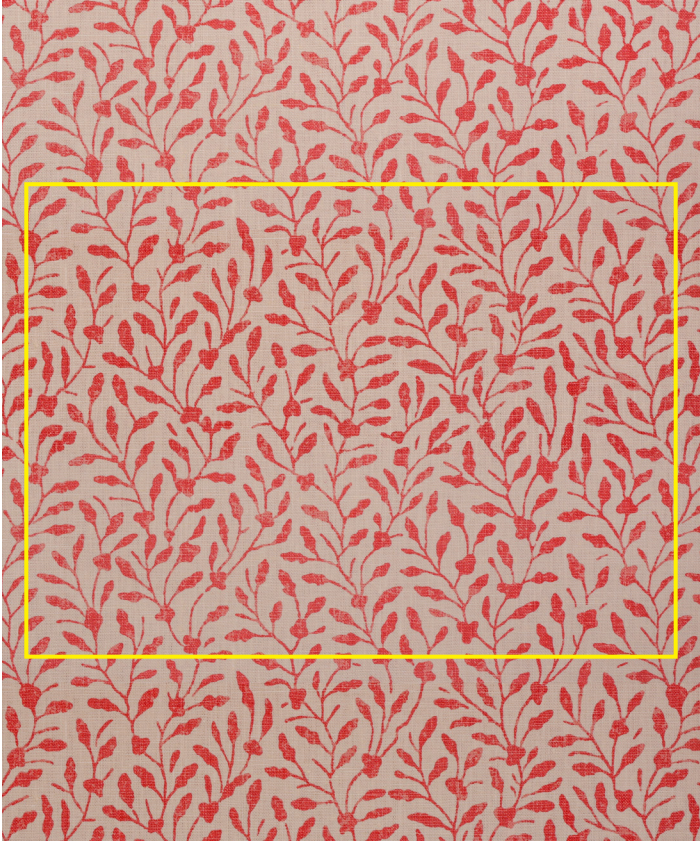

n a m a y s a m a y

Kadva Coral | KADV-04-C

Design	Kadva
Colour	Coral
Code	KADV-04-C
Composition	100% Linen
Width	136cm / 54in
Repeat	29cm (h) 20.5cm (v) 11.5in (h) 8in (v)
Weight	286g/sqm
Notes

Kadva Coral | KADV-04-C